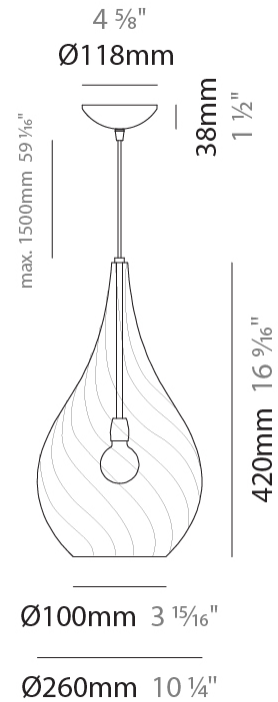

PROJECT
TYPE
SPECIFIER
QUANTITY
DATE

GOCCIA MONOPOINT SUSPENSION

D141066-

base number Finish
Options

1. To build a product code in our configurator select the specify button on the base model # product page
2. To build a manual product code on this datasheet choose from the options listed below in blue font and add the suffix to the base model #

GENERAL

Series: Goccia
Subseries: Goccia Monopoint
Partner: Cangiini & Tucci
Division: Design
Installation: Suspension
Product Type: Pendant
Mounting Location: Ceiling

PHYSICAL

Shape: Abstract
Diameter (mm): 260
Diameter (in): 10 3/4
Height (mm): 420
Height (in): 16 9/16
Max. Overall Height (mm): 1920
Max. Overall Height (in): 75 9/16
Weight (kg): 1.085
Weight (lbs): 2.39
Fixture Finish: [AMB / GRN / PNK / RUB / SKB / SMK / TOB / TRA](#)
Holder Finish: CHR
Fixture Material: Glass / Metal
Primary Material: Glass - Borosilicate
Cable Details: 1500mm Cable

ELECTRICAL

Number of Lamps: 1
Lamp Type: LED Retrofit
Bulb Included: Bulb Not Included
Max. Wattage Per Lamp (W): 8
Lamp Base: E26
Input Voltage (V): 120
Upon Request: 277Vac / GU24

LED

OPTICAL

RATINGS AND CERTIFICATIONS

Certified By: Certified for North American Standards
IP rating: IP20